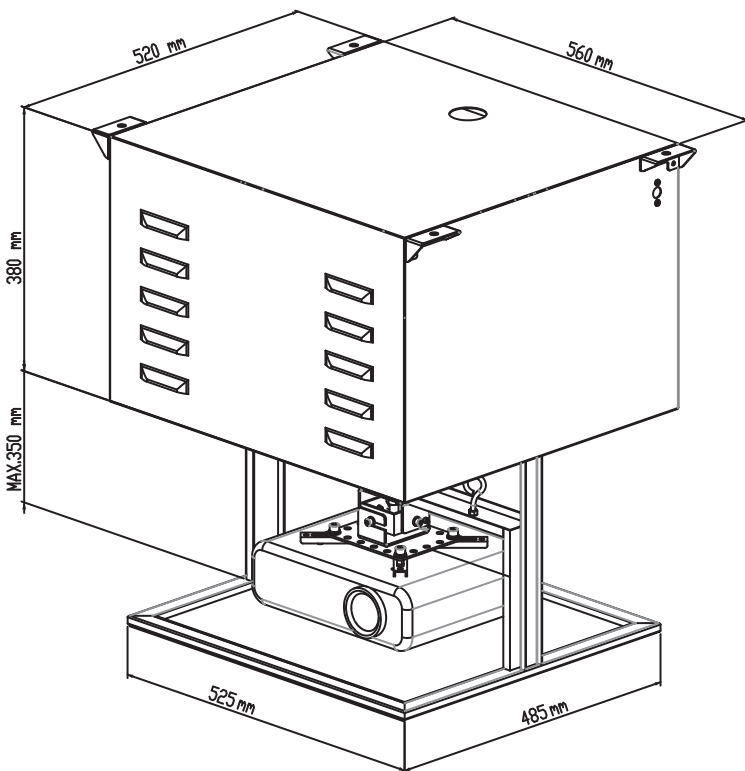

# E-CUBE LIFTECU 350

The XLT E-CUBE LIFT is an economical lift system where it allows the projector to be easily attached and descended to the projection surface. It is suitable for placement in conference rooms, training rooms, boardrooms and showrooms and protects the projector against theft.

- Most affordable lift system fast & comfortable installation
- Wireless IR remote control with dry contact control
- Universal projector mounting with pan & tilting kit
- Limit switch automatically stop at show & store position

Max size of projector 475W x 475D x 140H

Dimension:

W625mm X D520mm X H380mm

Maximum lowering: 350MM

Maximum weight capacity: 15KG

Power consumption: 100W

Voltage: 230 - 240V