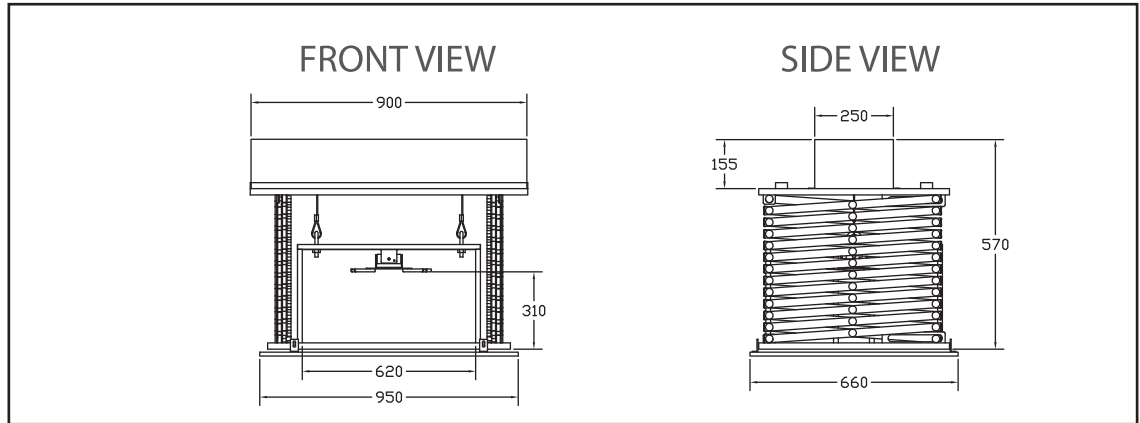

- Store, show & service position
- Electronic limit switch
- Setting allows from the ground
- Silent motor

Optional control available

RTS Dry Contact Transmitter

RTS Wireless Wall Switch

SC40

Maximum Lowering: 4.0M

Maximum Weight Capacity: 35kgs

SC60

Maximum Lowering: 6.0M

Maximum Weight Capacity: 33kgs