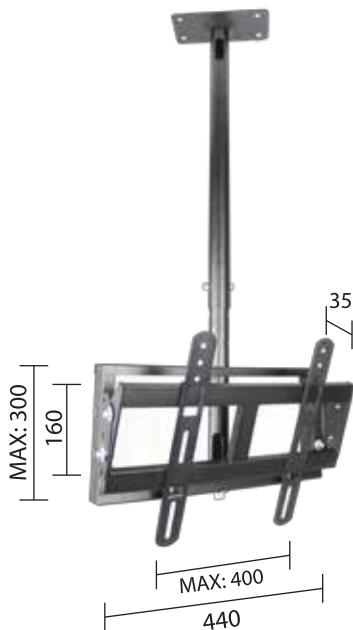

LCD SUPPORT SYSTEM

WP 713TC LCD ceiling support

- Simple "Hook On" system
- Universal VESA mounting hole
- Able to tilt 10° down
- Support most 37" - 55" LCD/LED panel
- Max load 50kg

WL 2637TC LCD ceiling support

- Simple "Hook On" system
- Able to tilt 10° down
- Universal VESA mounting hole
- Support most 32" - 40" LCD/LED panel
- Max load 35kg

WL 305C LCD ceiling support

- Able to tilt 10° down
- VESA 75&100
- Support most 19" - 28" LCD/LED panel
- Max load 25kg