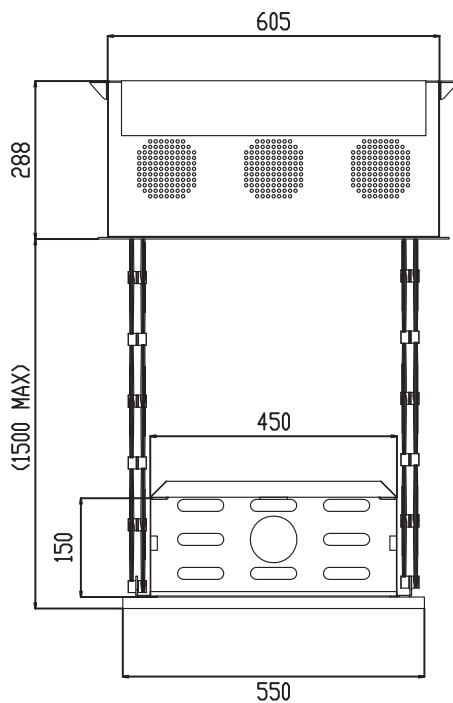

X-CUBE LIFT XCU 180

Max size of projector 450W x 450D x 180H
Maximum weight capacity: 15KGS
Power consumption: 100W
Voltage: 230 - 240V

- Suitable for conference room, office & homes
- Store, show & service position
- Limits setting allows from the ground
- Wireless RF remote control
- Full cable management
- Elegant polished aluminum die cast scissor arm

FRONT

SIDE

Optional control available

RTS Dry Contact Transmitter

RTS Wireless Wall Switch