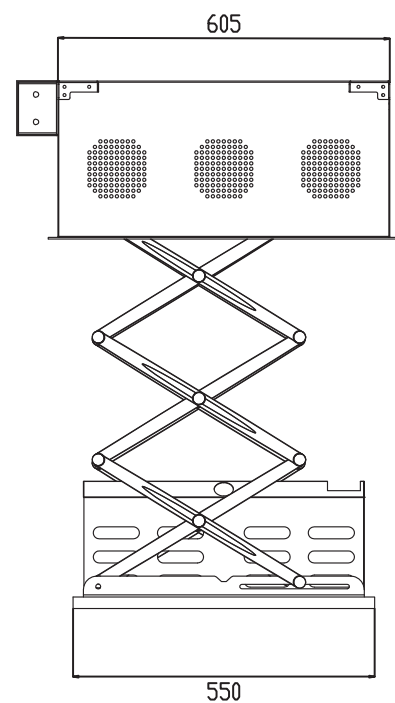

X-CUBE LIFT XCU 180

Max size of projector 450W x 450D x 180H
Maximum weight capacity: 15KGS
Power consumption: 100W
Voltage: 230 - 240V

- Suitable for conference room, office & homes
- Store, show & service position
- Limits setting allows from the ground
- Wireless RF remote control
- Full cable management
- Elegant polished aluminum die cast scissor arm

FRONT

SIDE

Optional control available

RTS Dry Contact Transmitter

RTS Wireless Wall Switch