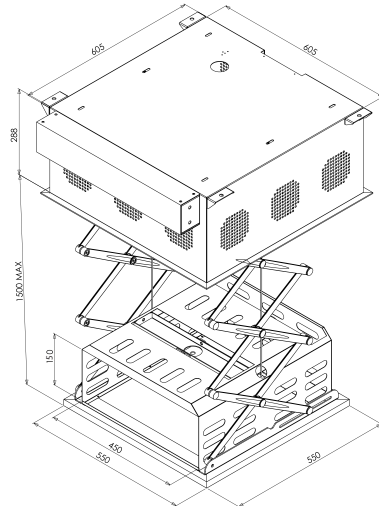

X-CUBE LIFT XCU 180

Max size of projector 450W x 450D x 180H
Maximum weight capacity: 15KGS
Power consumption: 100W
Voltage: 230 - 240V

- Suitable for conference room, office & homes
- Store, show & service position
- Limits setting allows from the ground
- Wireless RF remote control
- Full cable management
- Elegant polished aluminum die cast scissor arm

FRONT

SIDE

Optional control available

RTS Dry Contact Transmitter

RTS Wireless Wall Switch