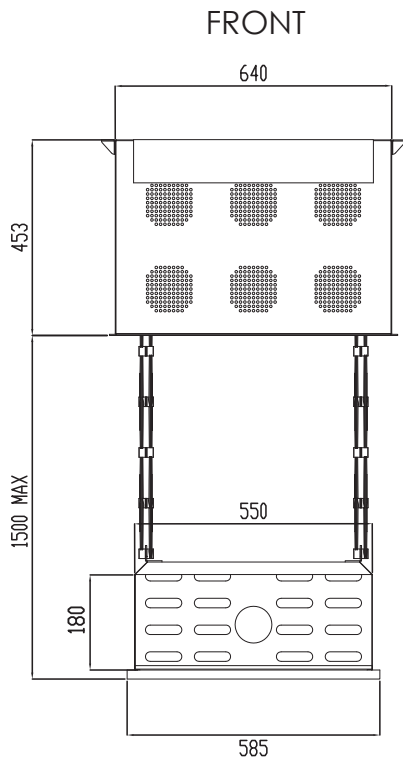

X-CUBE LIFT XCU 190

Max size of projector 550W x 550D x 220H
Maximum weight capacity: 15KG
Power consumption: 100W
Voltage: 230 - 240V

- Suitable for conference room, office & homes
- Store, show & service position
- Limits setting allows from the ground
- Wireless RF remote control
- Full cable management
- Elegant polished aluminum die cast scissor arm