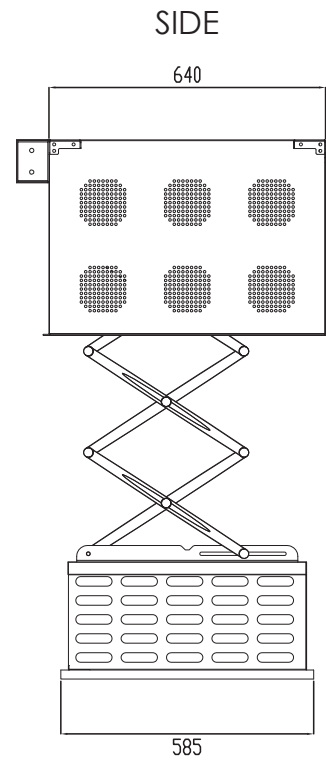

X-CUBE LIFT XCU 190

Max size of projector 550W x 550D x 220H
Maximum weight capacity: 15KG
Power consumption: 100W
Voltage: 230 - 240V

- Suitable for conference room, office & homes
- Store, show & service position
- Limits setting allows from the ground
- Wireless RF remote control
- Full cable management
- Elegant polished aluminum die cast scissor arm