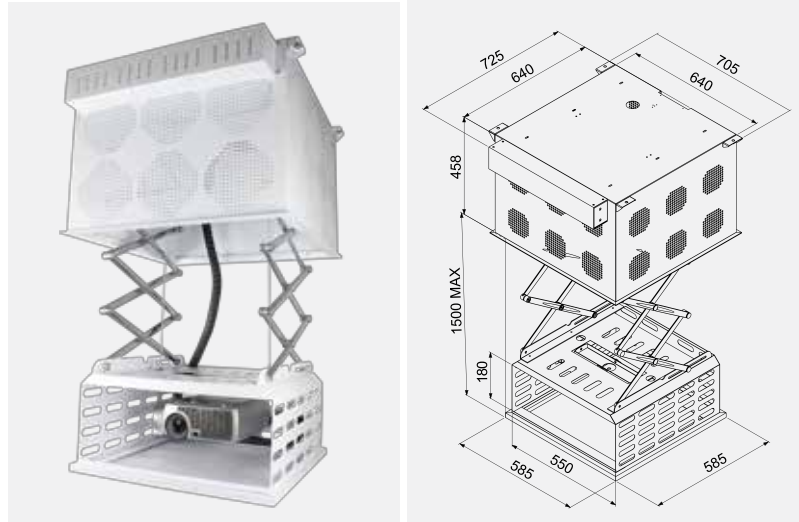

X-CUBE LIFT XCU 190

Max size of projector 550W x 550D x 220H
Maximum weight capacity: 15KG
Power consumption: 100W
Voltage: 230 - 240V

- Suitable for conference room, office & homes
- Store, show & service position
- Limits setting allows from the ground
- Wireless RF remote control
- Full cable management
- Elegant polished aluminum die cast scissor arm

Optional control available

RTS Dry Contact Transmitter

RTS Wireless Wall Switch